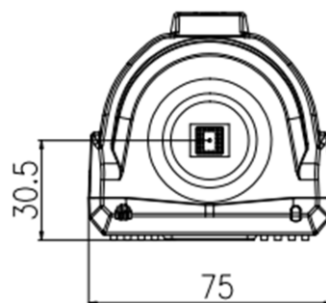

Dimensions (mm)

Accessories

Optional:

SN-CH302

SN-BK314