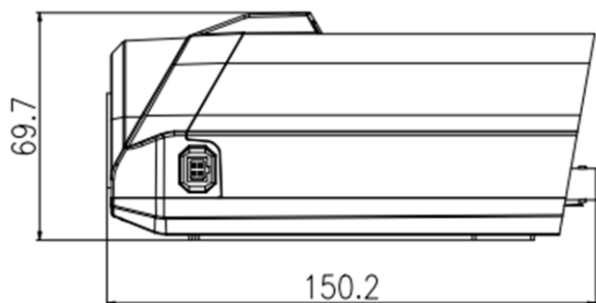

Dimensions (mm)

Accessories

Optional:

SN-CH302

SN-BK314